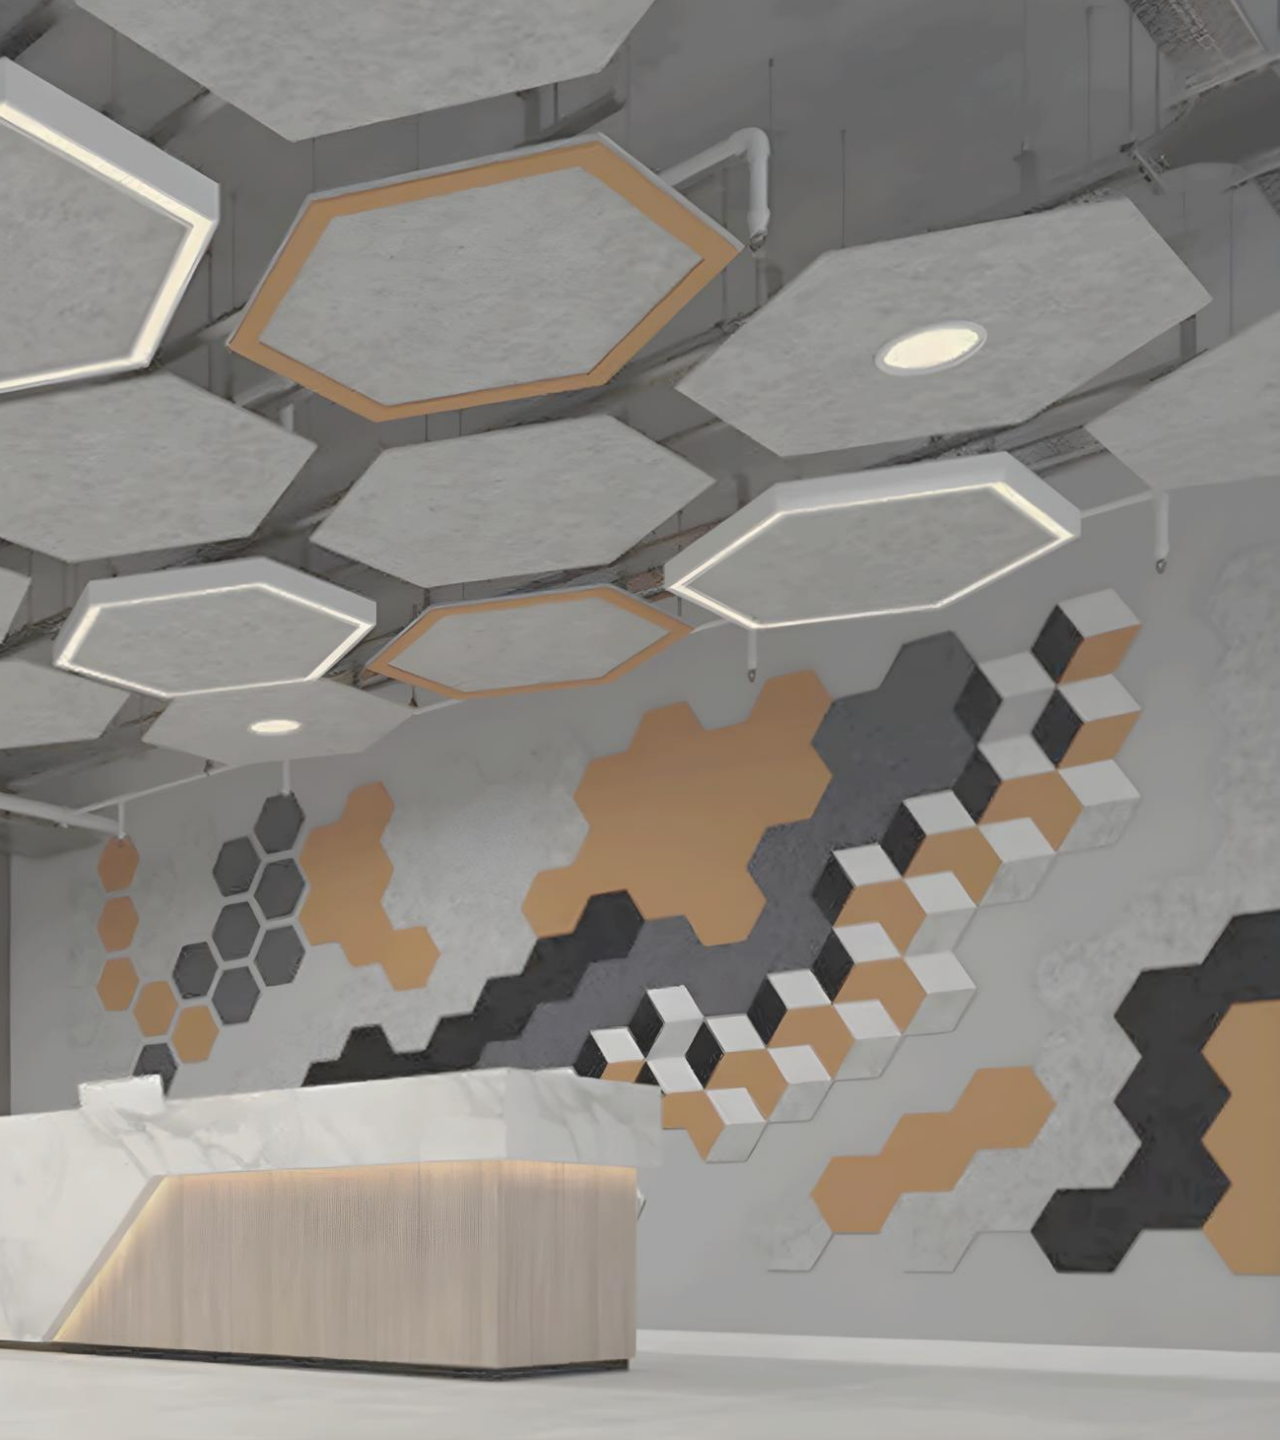

NUVEM ACÚSTICA

LADYTEX

Soluções suspensas que unem conforto acústico e design. Produzidas em material sustentável, reduzem a reverberação e trazem leveza visual a ambientes corporativos e colaborativos.

NUVEM ACÚSTICO | 3D
(warehouse sketchup.com)

A R T Z Z I